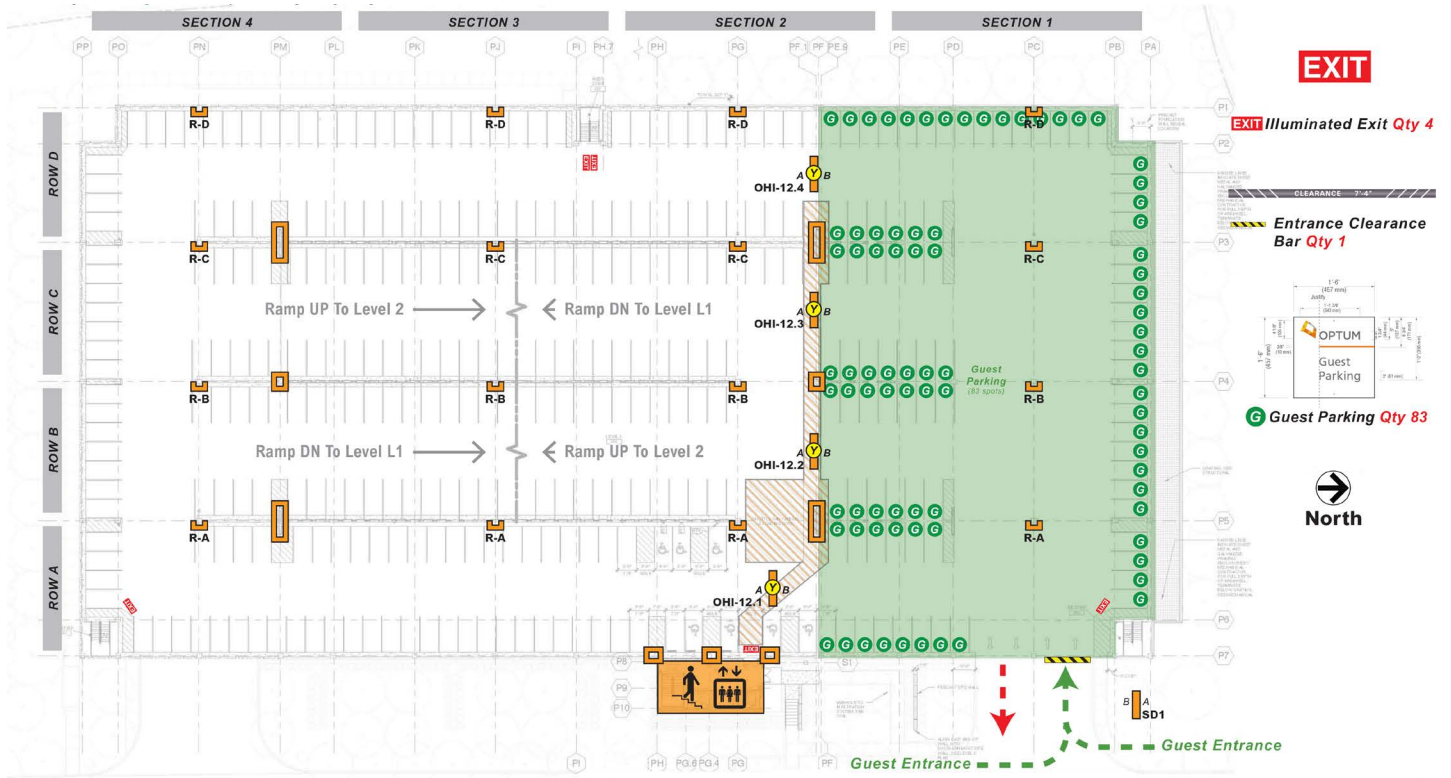

Garage A Level 1 guest parking