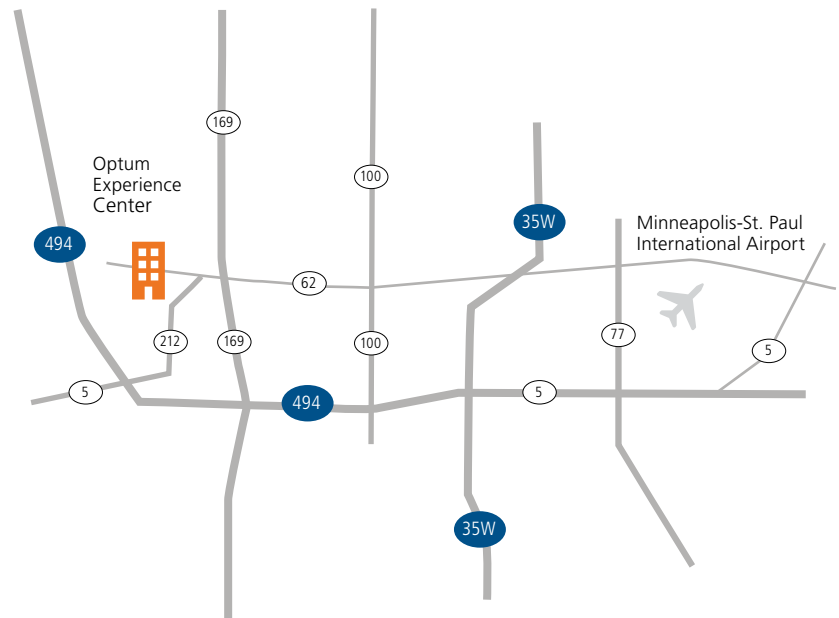

Driving Directions to Optum Headquarters and the Optum Experience Center

11000 Optum Circle | Eden Prairie, MN 55344

MINNEAPOLIS/ST. PAUL AIRPORT

- > Exit airport to signs for MN 5 W toward I-494/Bloomington
- > Merge onto I-494 W/MN-5 W
- > Merge onto 169 N
- > Merge onto 62 West
- > Take exit onto Shady Oak Rd/Cty Hwy 61
- > Turn left onto Shady Oak Rd/Cty Hwy 61
- > Turn right onto City West Pkwy
- > Enter roundabout
- > Turn right onto Optum Circle
- > Follow signage to Building 1 Guest Parking

DOWNTOWN MINNEAPOLIS

- > Take 35W South to 62 West
- > Take exit onto Shady Oak Rd/Cty Hwy 61
- > Turn left onto Shady Oak Rd/Cty Hwy 61
- > Turn right onto City West Pkwy
- > Enter roundabout
- > Turn right onto Optum Circle
- > Follow signage to Building 1 Guest Parking

DOWNTOWN ST PAUL

- > Start on 35E S
- > Merge onto 494W/MN-5 W
- > Merge onto 169 N
- > Merge onto 62 West
- > Take exit onto Shady Oak Rd/Cty Hwy 61
- > Turn left onto Shady Oak Rd/Cty Hwy 61
- > Turn right onto City West Pkwy
- > Enter roundabout
- > Turn right onto Optum Circle
- > Follow signage to Building 1 Guest Parking