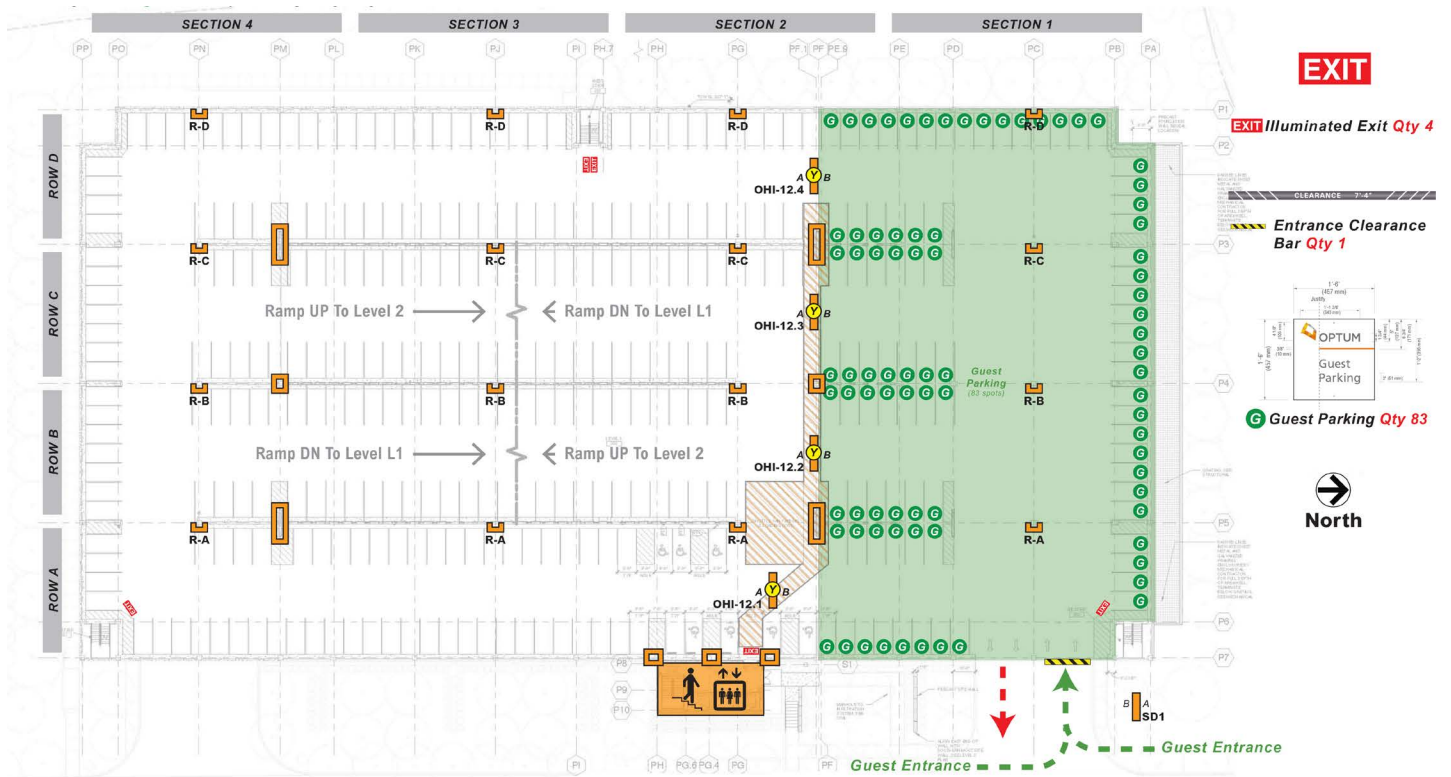

Garage A Level 1 guest parking